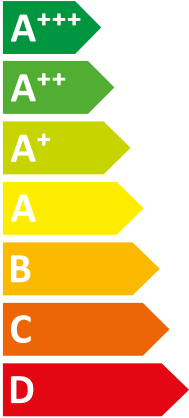

ENERG
енергия · ενεργεια

Vaillant

VWF 88/4

A+++

A

Two icons showing sound power level: a speaker inside a house and a house with a speaker. The first icon is labeled "47 dB" and the second is labeled "- dB".

Legend for power consumption: three squares of increasing size and color (dark blue, medium blue, light blue) corresponding to 10 kW, 10 kW, and 10 kW.