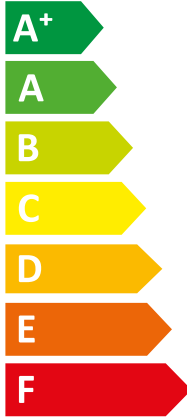

ENERG
енергия · ενεργεια

Vaillant

VWF 88/4

A+++

A

Two icons showing sound power level: a speaker inside a house and a house with a speaker. The first icon is labeled "47 dB" and the second is labeled "- dB".

Legend for power consumption: three squares of increasing size and color (dark blue, medium blue, light blue) corresponding to 10 kW, 10 kW, and 10 kW.