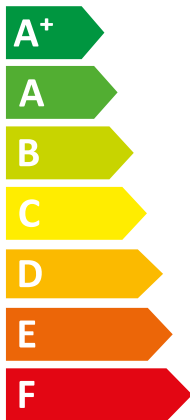

# ENERG

енергия · ενέργεια

Y

IJA

IE

IA

Vaillant

VWL 85/3 A 230V + uniTOWER

A++

A

Two icons representing sound power level. The top icon shows a speaker inside a house with the text "- dB". The bottom icon shows a speaker outside a house with the text "60 dB".

A legend for power output, showing three colored squares (dark blue, medium blue, light blue) next to the text "6 kW".