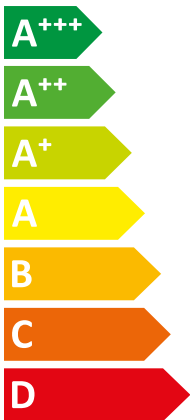

# ENERG

енергия · ενέργεια

Y

IJA

IE

IA

Vaillant

VWL 85/3 A 230V + uniTOWER

A++

A

Two icons representing sound power level. The top icon shows a speaker inside a house with the text "- dB". The bottom icon shows a speaker outside a house with the text "60 dB".

A legend for power output, showing three colored squares (dark blue, medium blue, light blue) next to the text "6 kW".