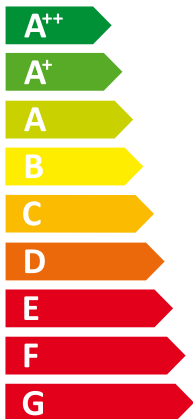

# ENERG

енергия · ενεργεια

Y IJA  
IE IA

I Vaillant

II aroTHERM VWL 55/3 & uniTOWER

A+

A

Two icons showing sound power levels. The top icon shows a speaker inside a house with the text "0 dB". The bottom icon shows a speaker outside a house with the text "58 dB".

A legend for power consumption in kW, shown as a rounded rectangle with three colored squares: dark blue for "6 kW", medium blue for "4 kW", and light blue for "6 kW".