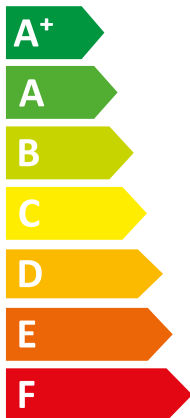

ENERG

енергия · ενέργεια

Y

IJA

IE

IA

| Vaillant

|| VWL 155/2 A 400V + uniTOWER

A++

A

Two icons representing sound power level. The top icon shows a speaker inside a house with the text "- dB". The bottom icon shows a speaker outside a house with the text "65 dB".

A legend for power consumption in kW, shown as a vertical list of three colored squares: dark blue for 13 kW, medium blue for 9 kW, and light blue for 7 kW.