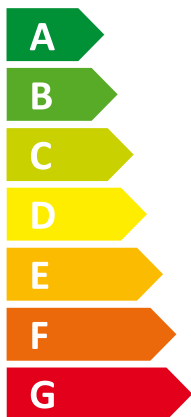

ENERG

енергия · ενεργεια

I Vaillant

aroTHERM VWL 155/2 400V &
II uniTOWER

Two icons showing sound power levels. The top icon shows a speaker inside a house with the value 0 dB. The bottom icon shows a speaker outside a house with the value 66 dB.

A legend for power consumption levels, showing three colored squares corresponding to the map: a dark blue square for 10 kW, a medium blue square for 9 kW, and a light blue square for 7 kW.